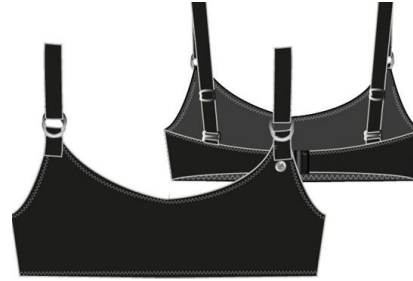

4 | 6 | 8 | 10 | 12

LSE01

ZAPPA
Medium coverage

Price: 17.5 \$

4 | 6 | 8 | 10 | 12

LSE01

BLACK

COMPOSITION : 72,00%
POLYAMIDE
28,00%

NALO
Removable pads

Price: 22.5 \$

4 | 6 | 8 | 10 | 12

LSE01

DOLO
Removable pads

Price: 22.5 \$

4 | 6 | 8 | 10 | 12

LSE01