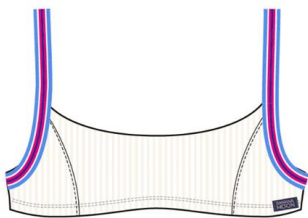

LYKO
No pads

Price: 19.5 $

4 | 6 | 8 | 10 | 12